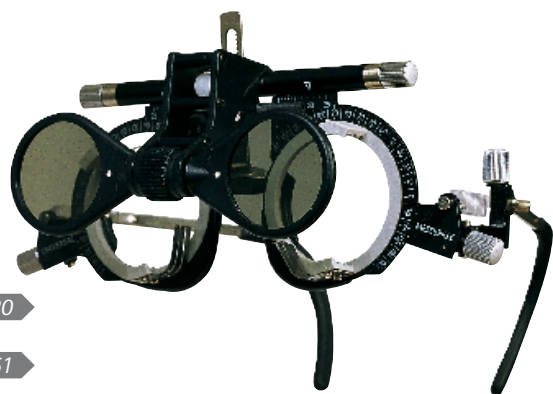

42500
+
45881

Universal Trial Frame UB 4

42500 Universal Trial Frame made from light metal/plastic (grey-blue), for five pairs of lenses Ø 38 mm, right/left adjustable PD (48 - 80 mm), vertex distance scale, height adjustable nose piece, side length and inclination adjustable, flexible bendable ear pieces

45881 Polarizing filters (analysers) same as 45880 (90°/180°)

42180
+
45851

Universal Trial Frame UB 3

42180 Universal Trial Frame made from light metal/plastic (black), for five pairs of lenses Ø 38 mm, right/left adjustable PD (48 - 80 mm), vertex distance scale, height adjustable nose piece, side length and inclination adjustable

45851 Slip-on rotary polarizer (by Hegener), to attach to the trial frame UB 3 (45° / 135°)

42580

Half-eye trial frame

42580 Half-eye trial frame made from light metal/plastic (grey), for three pairs of lenses Ø 38 mm, adjustable PD (59 - 67 mm), fixed bridge, side length adjustable

42588 Half-eye trial frame same as 42580 but with adjustable bridge

42588

42480 Half-eye trial frame for children made from light metal/plastic (grey), for three pairs of lenses Ø 38 mm, adjustable PD (54 - 58 mm), fixed bridge, side length adjustable